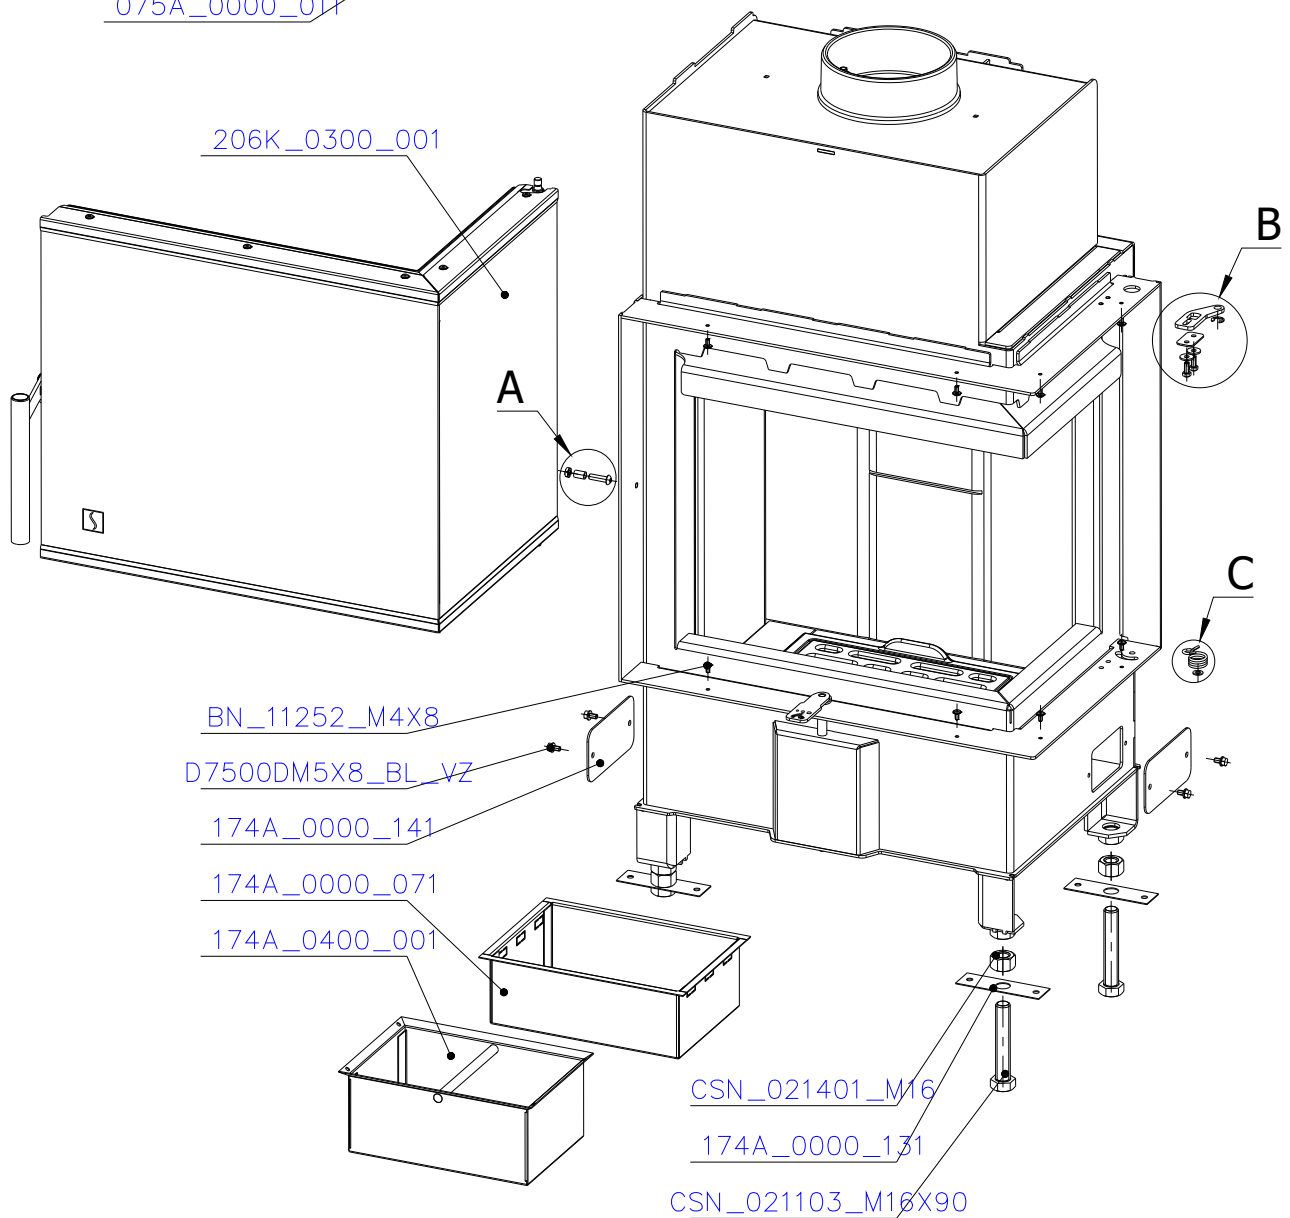

SCAN 5006 FR

SPARE PARTS

Spare parts 5006 FR

Spare part no.	Market name	Scan M3no.	
1	Screw assortment for SC 5000 series	12061534	-
2	Grate	50052738	174A_2000_011
3	Chamotte chamber set FR	50059050	206K_2010_001
4	Handle set	50061498	-
5	Front glass 4x478x402	50059029	174J_0300_012
6	Side glass 4x304x402	50052726	632_999_304_402
7	Glass sealing 15x4 mm, type 7226/5/0/0 - black	50052729	341_414_015_004
8	Door gasket diam. 12 mm, type 84204/3/0/0 - grey	51066470	341_414_012_616

SCAN 5006 FR

SPARE PARTS

SCAN 5006 FR

SPARE PARTS

SCAN 5006 FR

SPARE PARTS

SCAN 5006 FR

SPARE PARTS

SCAN 5006 FR

SPARE PARTS

SCAN 5006 FR

SPARE PARTS