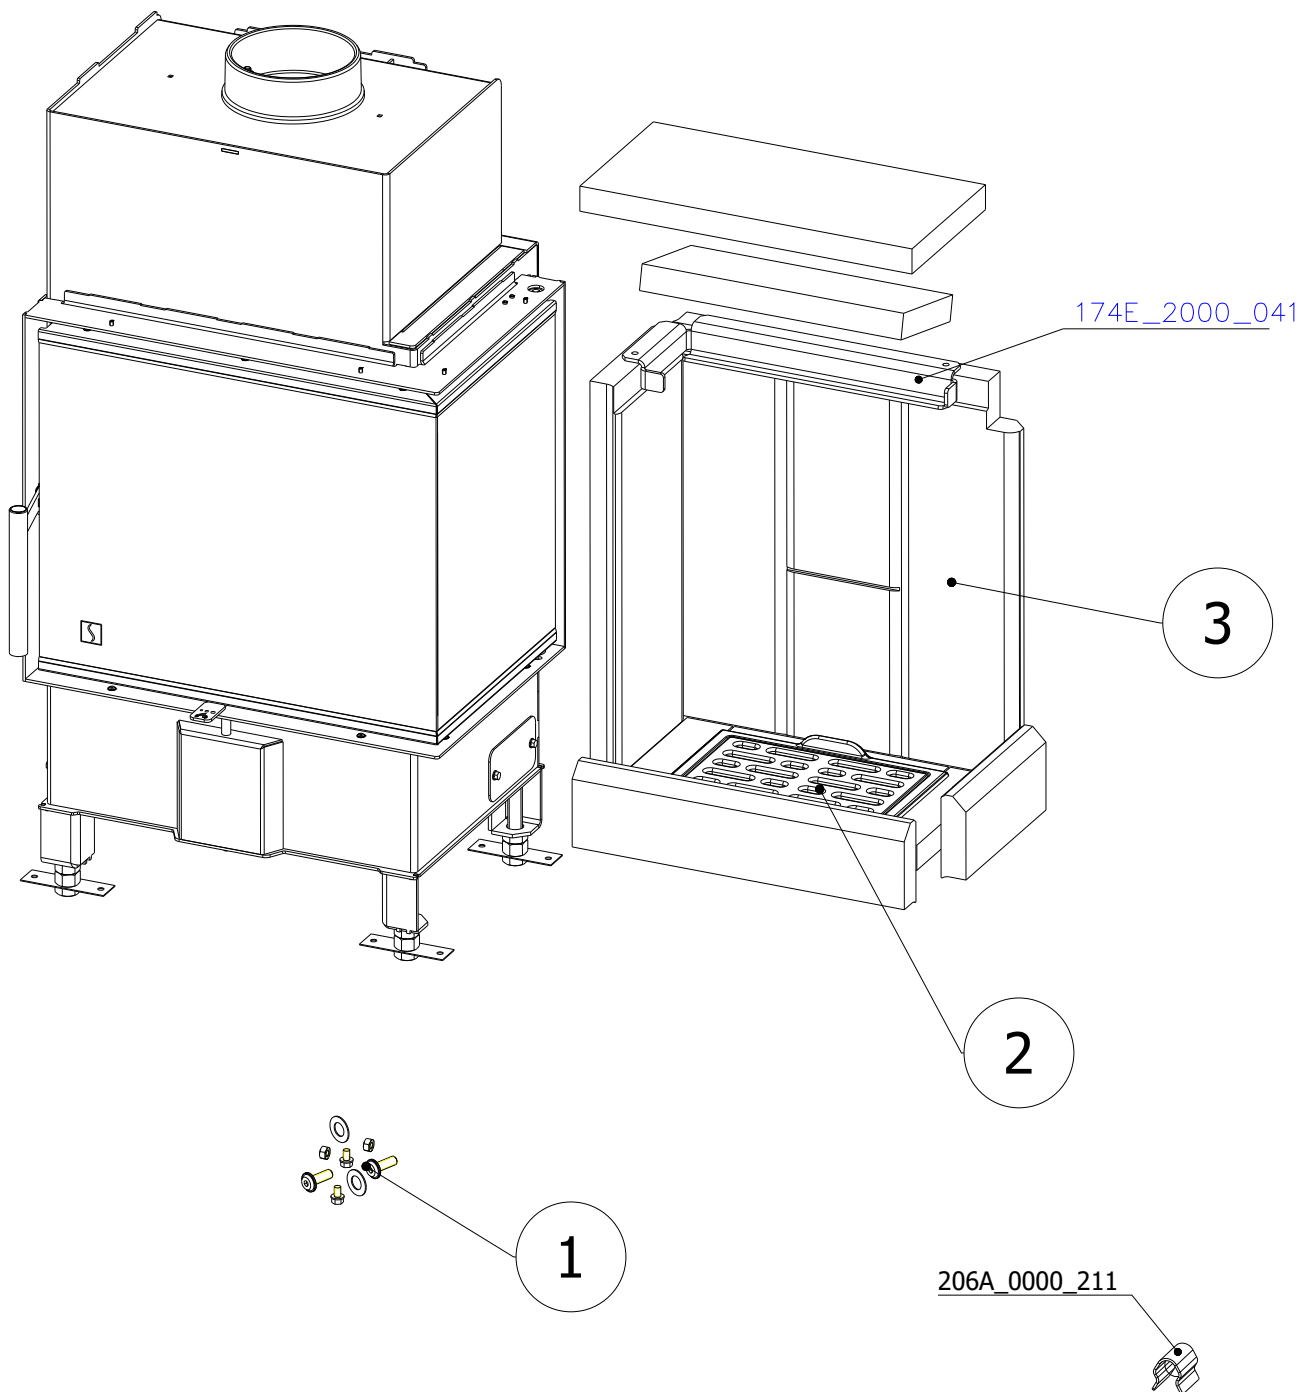

SCAN 5006 FR

SPARE PARTS

Spare parts 5006 FR

Spare part no.	Market name	Scan M3no.	
1	Screw assortment for SC 5000 series	12061534	-
2	Grate	50052738	174A_2000_011
3	Chamotte chamber set FR	50059050	206K_2010_001
4	Handle set	50061498	-
5	Front glass 4x478x402	50059029	174J_0300_012
6	Side glass 4x304x402	50052726	632_999_304_402
7	Glass sealing 15x4 mm, type 7226/5/0/0 - black	50052729	341_414_015_004
8	Door gasket diam. 12 mm, type 84204/3/0/0 - grey	51066470	341_414_012_616

SCAN 5006 FR

SPARE PARTS

SCAN 5006 FR

SPARE PARTS

SCAN 5006 FR

SPARE PARTS

SCAN 5006 FR

SPARE PARTS

SCAN 5006 FR

SPARE PARTS

SCAN 5006 FR

SPARE PARTS