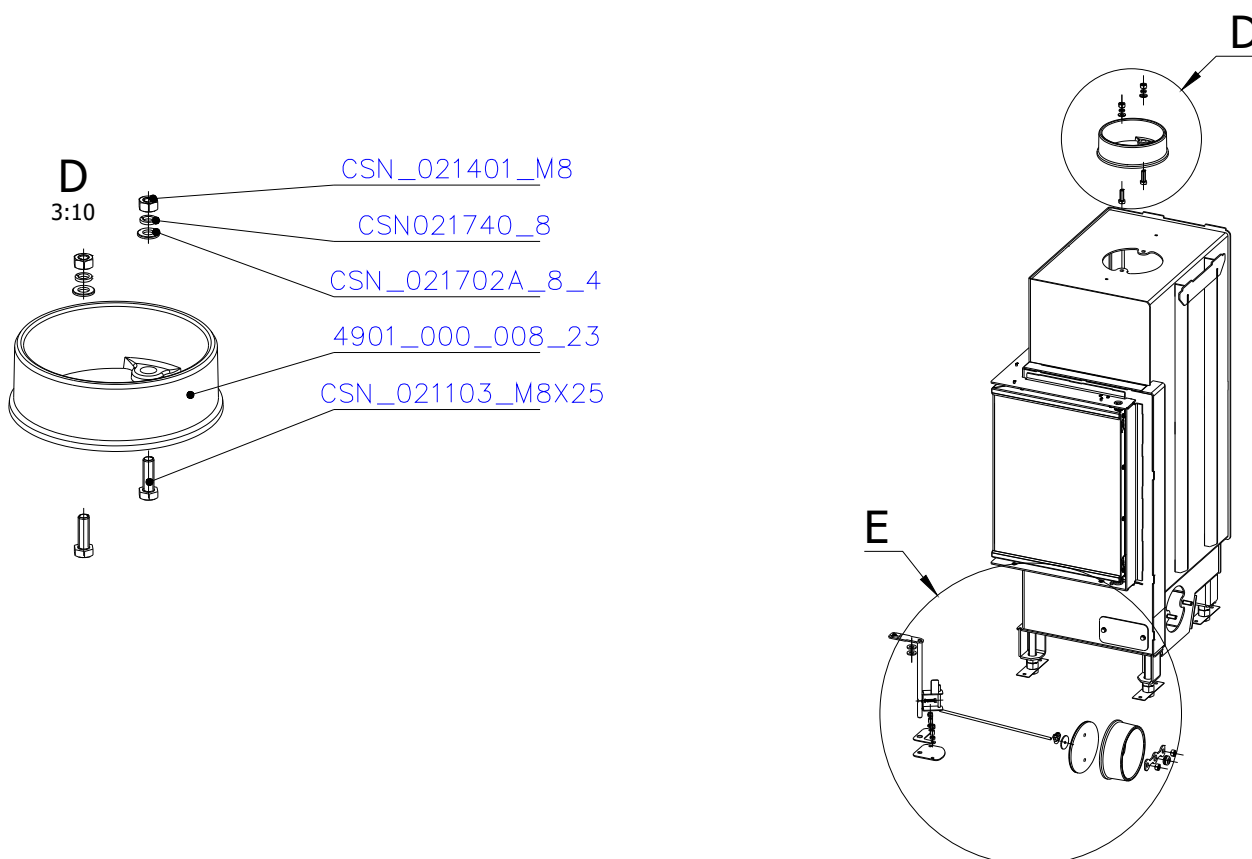

SCAN 5006 FR

SPARE PARTS

Spare parts 5006 FR

Spare part no.	Market name	Scan M3no.	
1	Screw assortment for SC 5000 series	12061534	-
2	Grate	50052738	174A_2000_011
3	Chamotte chamber set FR	50059050	206K_2010_001
4	Handle set	50061498	-
5	Front glass 4x478x402	50059029	174J_0300_012
6	Side glass 4x304x402	50052726	632_999_304_402
7	Glass sealing 15x4 mm, type 7226/5/0/0 - black	50052729	341_414_015_004
8	Door gasket diam. 12 mm, type 84204/3/0/0 - grey	51066470	341_414_012_616

SCAN 5006 FR

SPARE PARTS

SCAN 5006 FR

SPARE PARTS

SCAN 5006 FR

SPARE PARTS

SCAN 5006 FR

SPARE PARTS

SCAN 5006 FR

SPARE PARTS

SCAN 5006 FR

SPARE PARTS