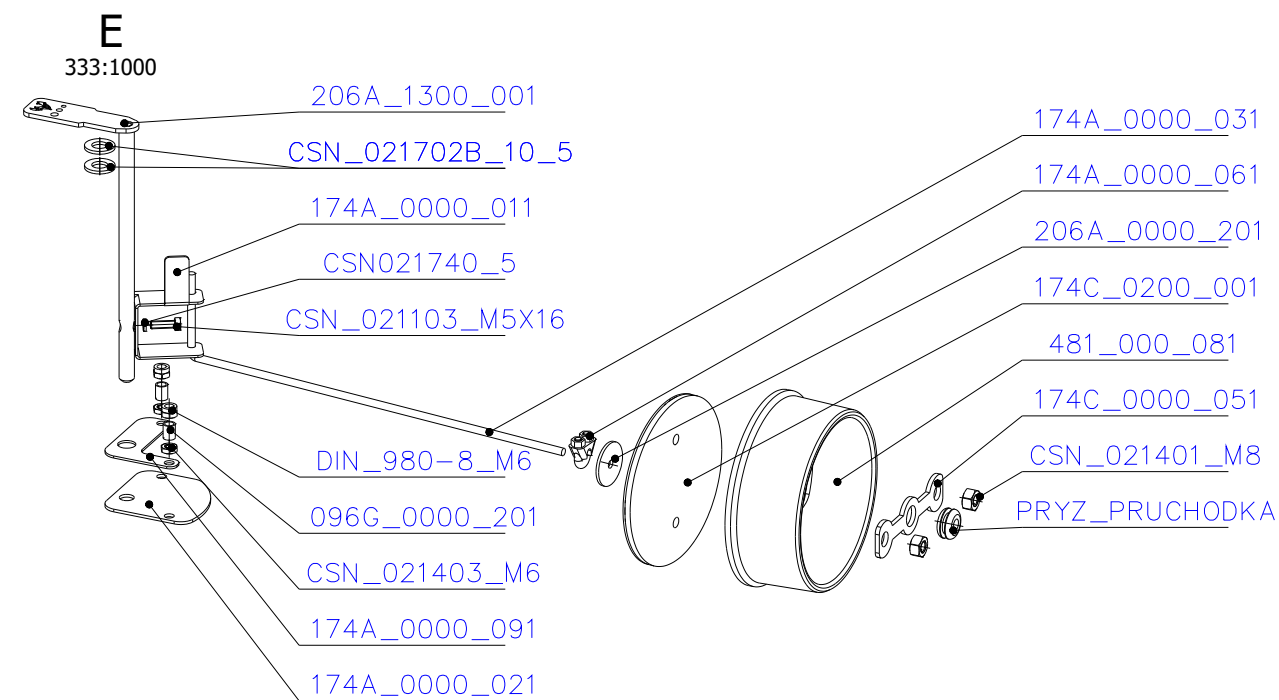

SCAN 5006 FR

SPARE PARTS

Spare parts 5006 FR

Spare part no.	Market name	Scan M3no.	
1	Screw assortment for SC 5000 series	12061534	-
2	Grate	50052738	174A_2000_011
3	Chamotte chamber set FR	50059050	206K_2010_001
4	Handle set	50061498	-
5	Front glass 4x478x402	50059029	174J_0300_012
6	Side glass 4x304x402	50052726	632_999_304_402
7	Glass sealing 15x4 mm, type 7226/5/0/0 - black	50052729	341_414_015_004
8	Door gasket diam. 12 mm, type 84204/3/0/0 - grey	51066470	341_414_012_616

SCAN 5006 FR

SPARE PARTS

SCAN 5006 FR

SPARE PARTS

SCAN 5006 FR

SPARE PARTS

SCAN 5006 FR

SPARE PARTS

SCAN 5006 FR

SPARE PARTS

SCAN 5006 FR

SPARE PARTS