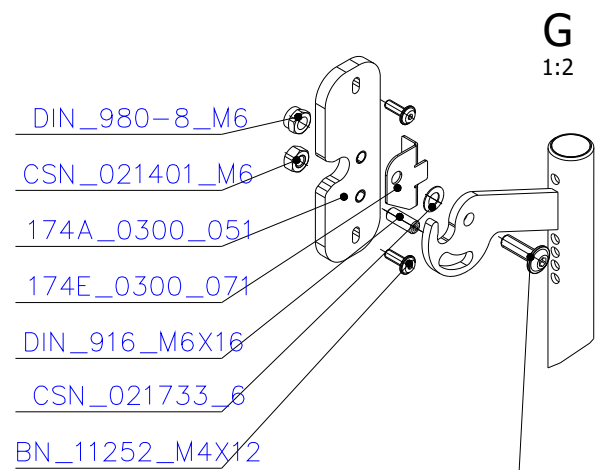

SCAN 5006 FR

SPARE PARTS

Spare parts 5006 FR

Spare part no.	Market name	Scan M3no.	
1	Screw assortment for SC 5000 series	12061534	-
2	Grate	50052738	174A_2000_011
3	Chamotte chamber set FR	50059050	206K_2010_001
4	Handle set	50061498	-
5	Front glass 4x478x402	50059029	174J_0300_012
6	Side glass 4x304x402	50052726	632_999_304_402
7	Glass sealing 15x4 mm, type 7226/5/0/0 - black	50052729	341_414_015_004
8	Door gasket diam. 12 mm, type 84204/3/0/0 - grey	51066470	341_414_012_616

SCAN 5006 FR

SPARE PARTS

SCAN 5006 FR

SPARE PARTS

SCAN 5006 FR

SPARE PARTS

SCAN 5006 FR

SPARE PARTS

SCAN 5006 FR

SPARE PARTS

SCAN 5006 FR

SPARE PARTS