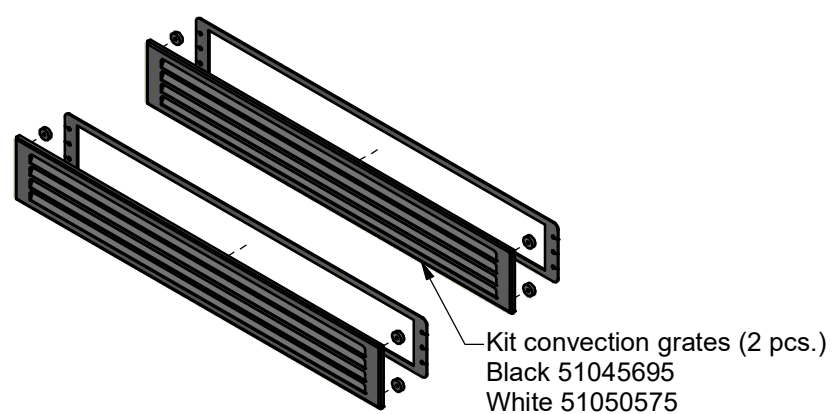

Scan 1004 - Spare Parts

| | |
|--------------------------|--------------------------------|
| Date: 24-03-2025 | Constructed /Changed by: JM/SR |
| Drawing number: 91004100 | |

Scan 1004 - Spare Parts Accessories

He + kit for Scan 1004, accessory
24066647