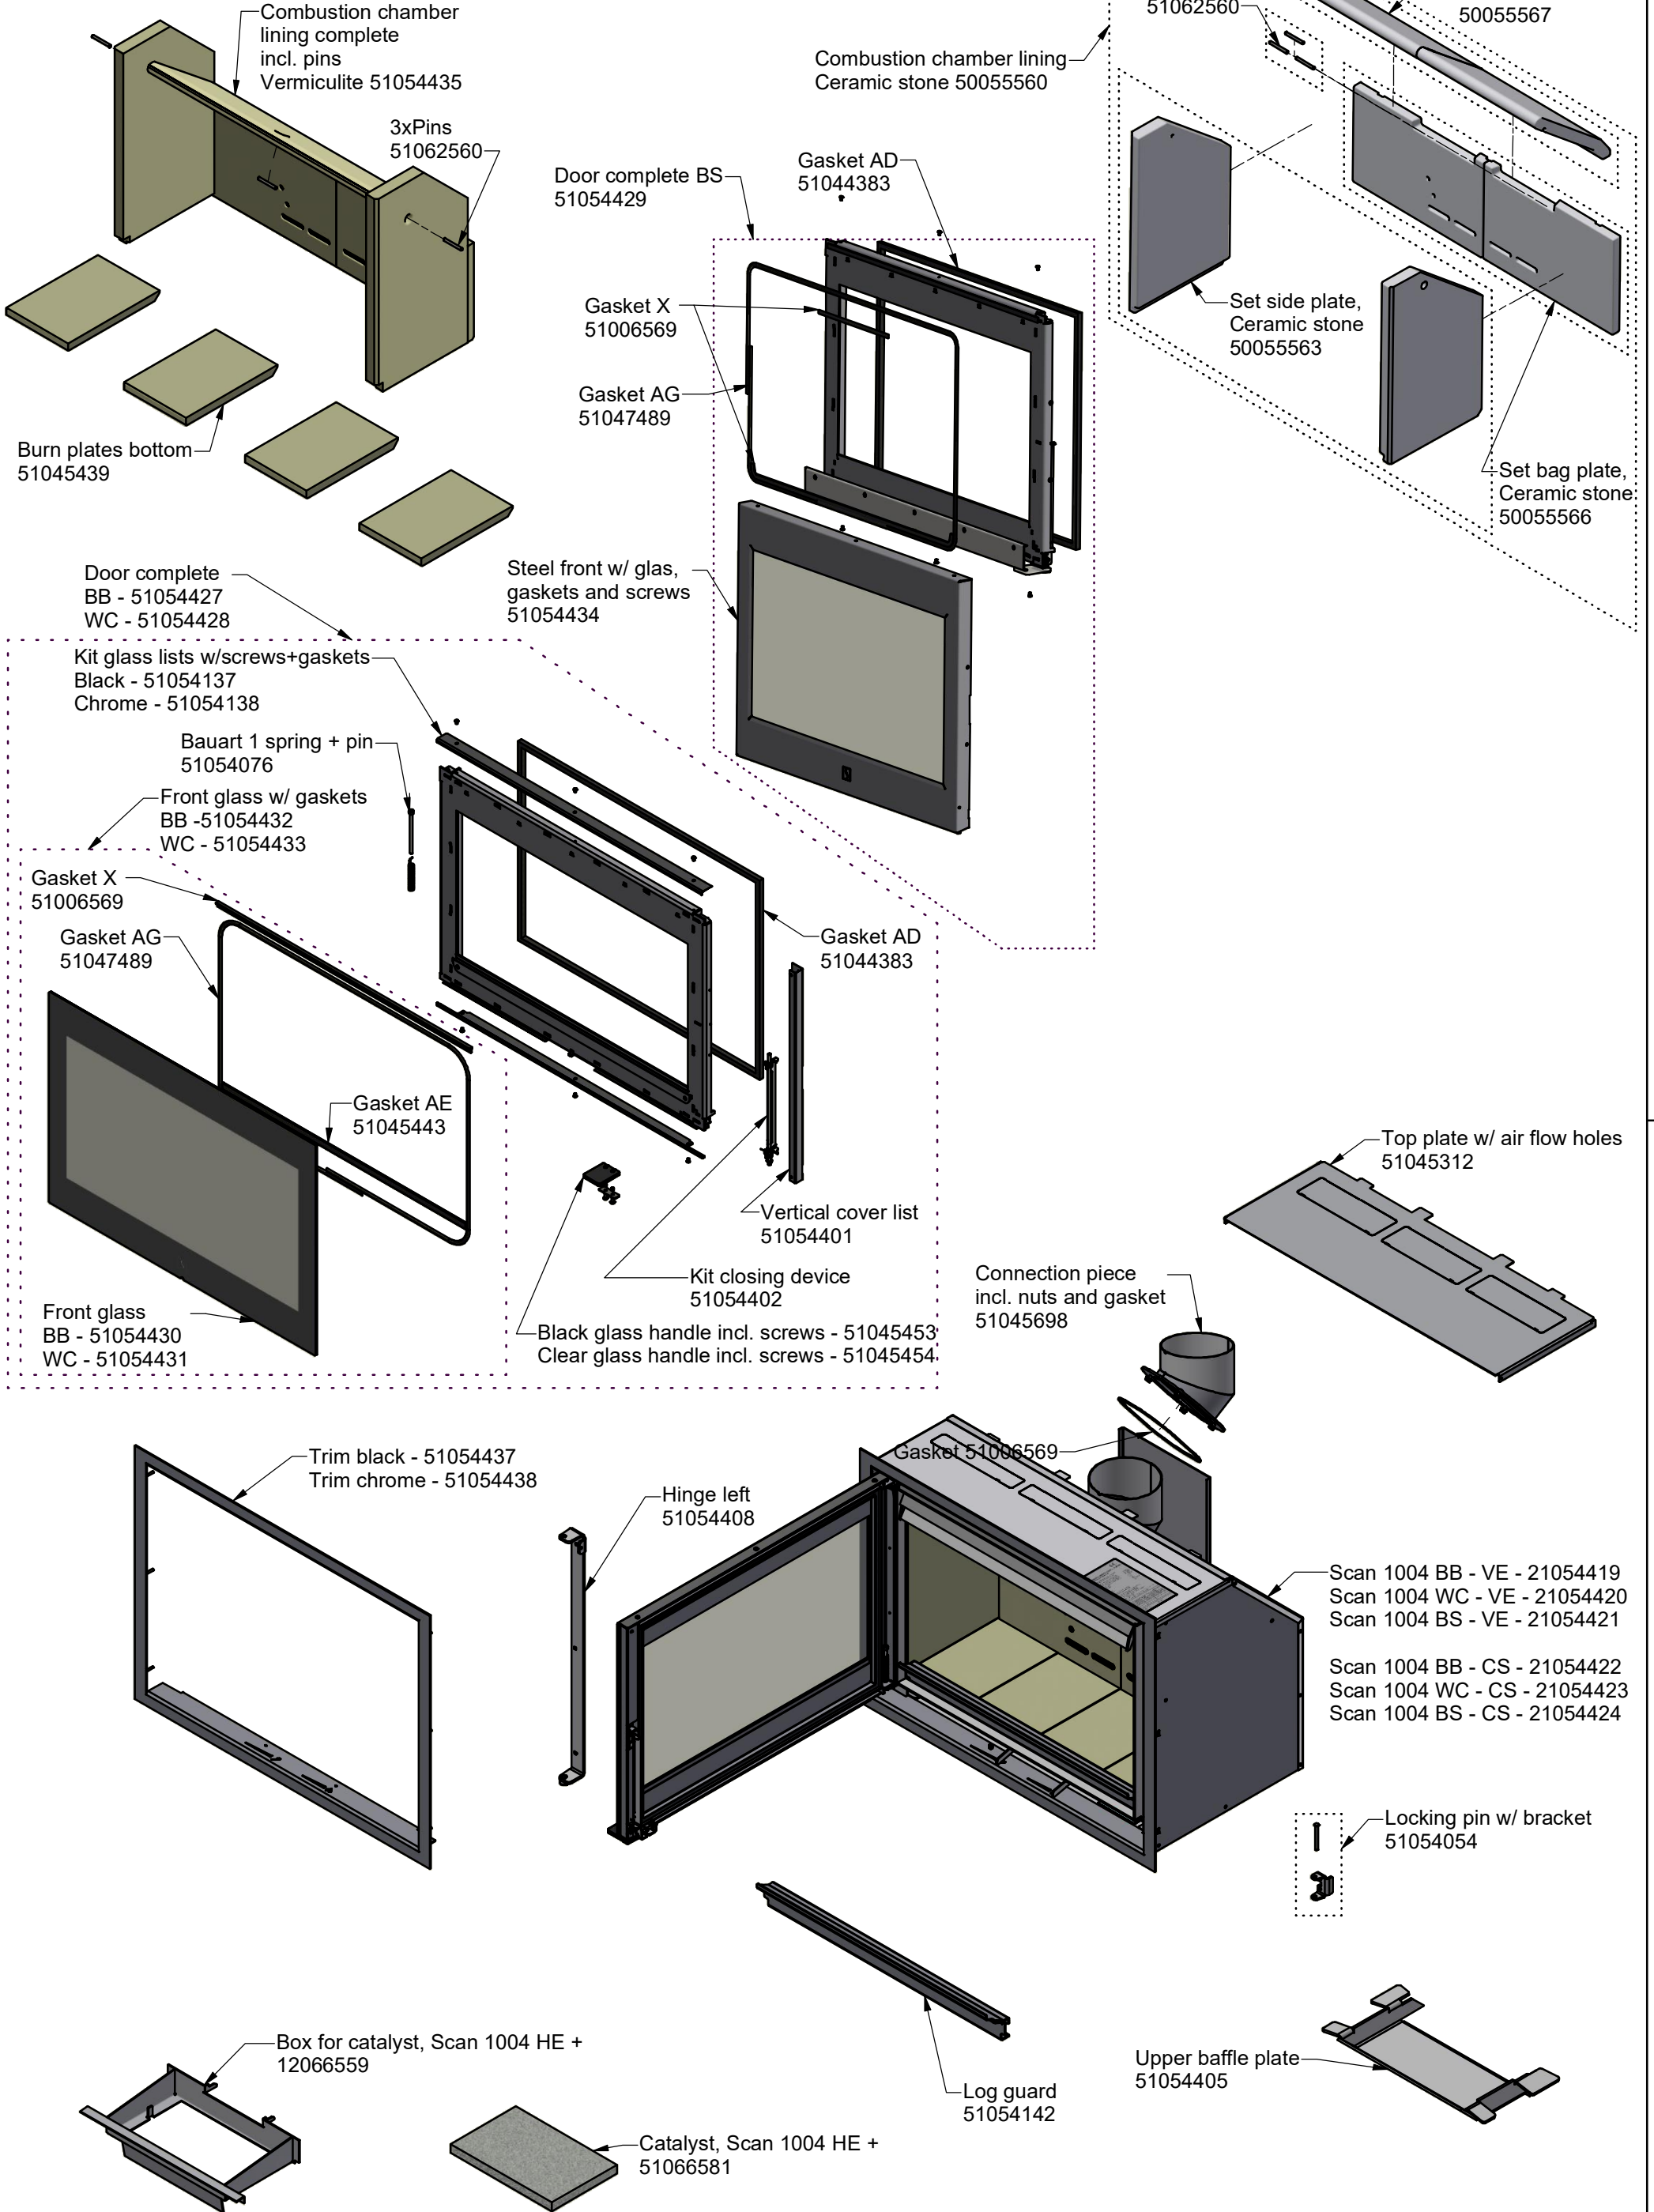

Scan 1004 - Spare Parts

| | |
|--------------------------|--------------------------------|
| Date: 24-03-2025 | Constructed /Changed by: JM/SR |
| Drawing number: 91004100 | |

Scan 1004 - Spare Parts Accessories

He + kit for Scan 1004, accessory
24066647